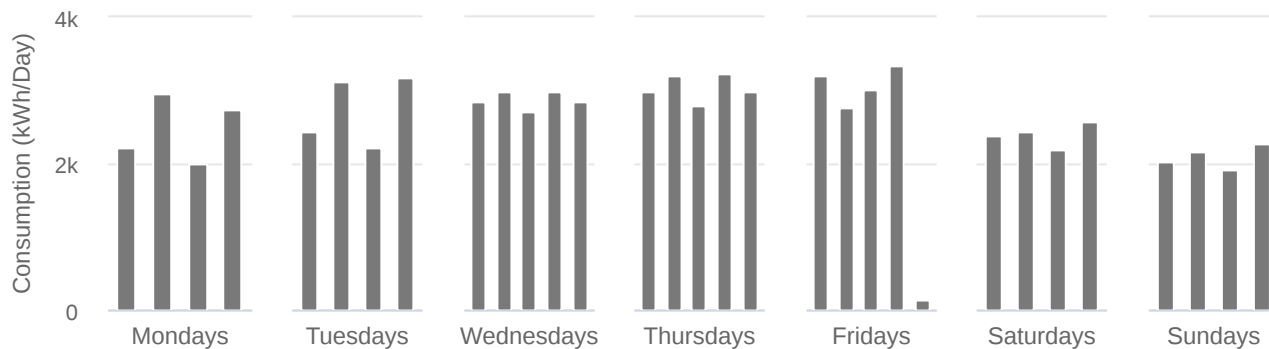

# Effluent Area

## Group Consumption by Day