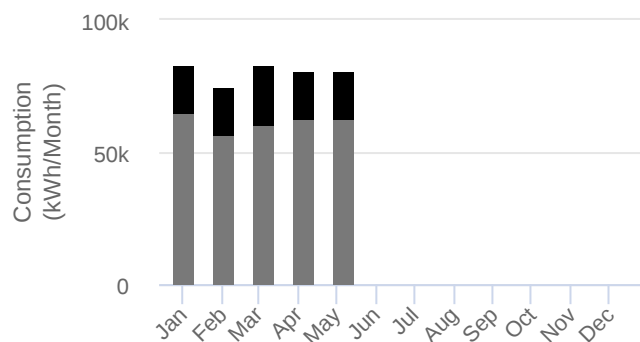

Weekends cost	
May 2019	£359
Compared to previous month	0.0%
Estimation for 12 months	£4,700