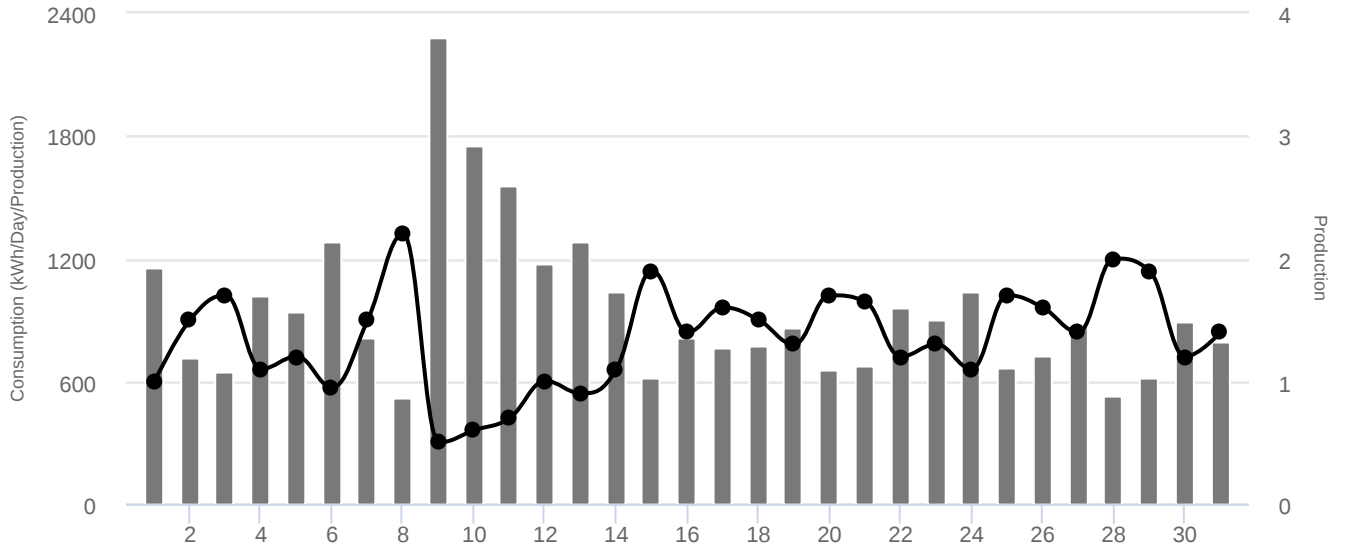

Alpha Hotel

Daily Consumption per Production

Daily Consumption - 7/2017 / 6/2017