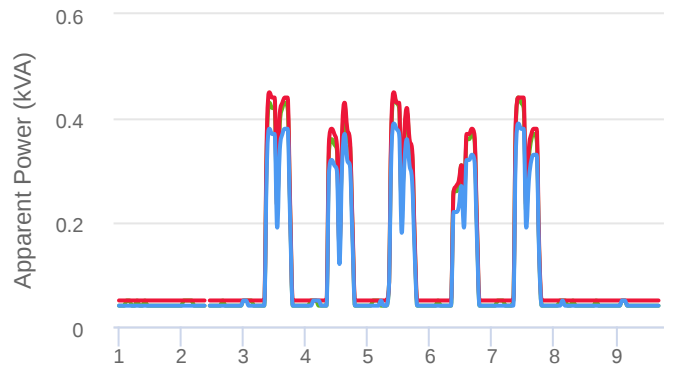

### Apparent Power - Floor-5

Saturday 1 Jun 2019, 00:00 - Sunday 9 Jun 2019, 16:00 (1h average)