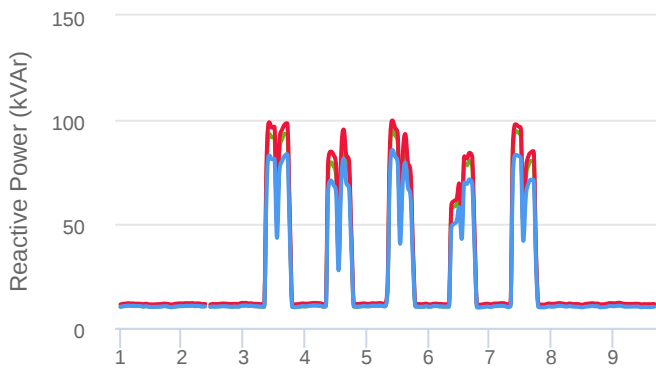

Reactive Power - Floor-5

Saturday 1 Jun 2019, 00:00 - Sunday 9 Jun 2019, 16:00 (1h average)