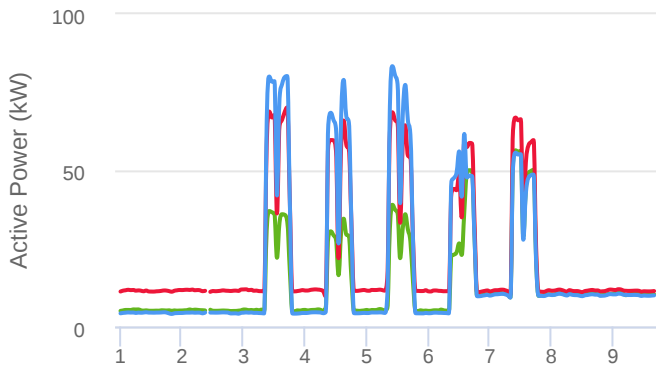

### Apparent Power - Floor-5

Saturday 1 Jun 2019, 00:00 - Sunday 9 Jun 2019, 16:00 (1h average)