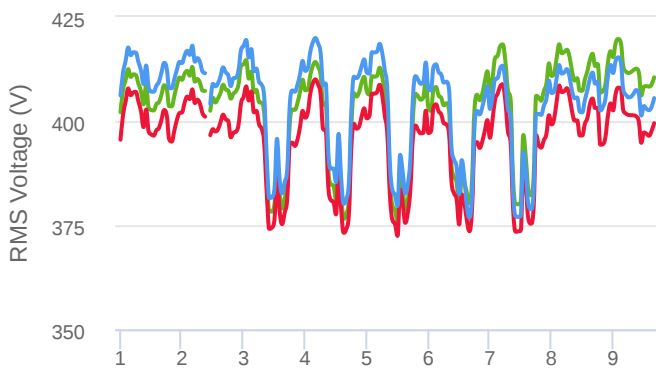

RMS Voltage - Floor-5

Saturday 1 Jun 2019, 00:00 - Sunday 9 Jun 2019, 16:00 (1h average)