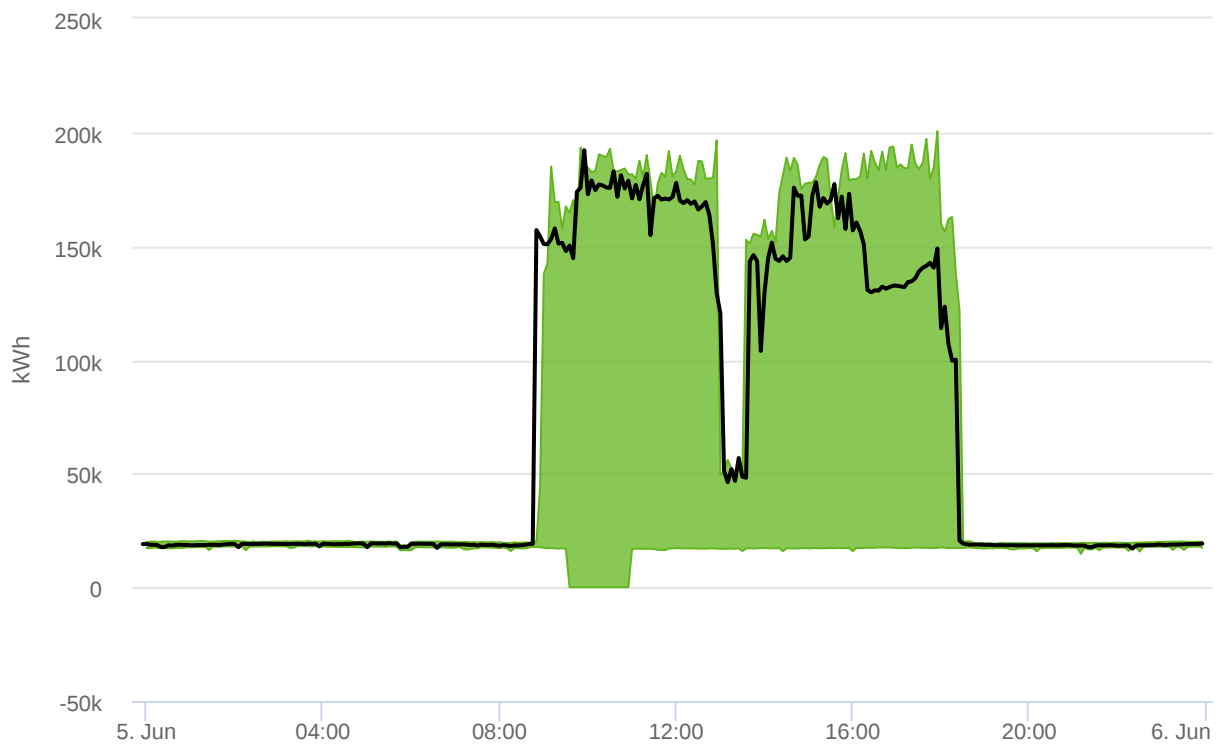

Expected vs. Actual Usage for Floor-5

Floor-5 Daily kWh Consumption Report

Wednesday 5 Jun 2019, 00:00 - 23:55

Total Daily Consumption: 20313400.0 kWh