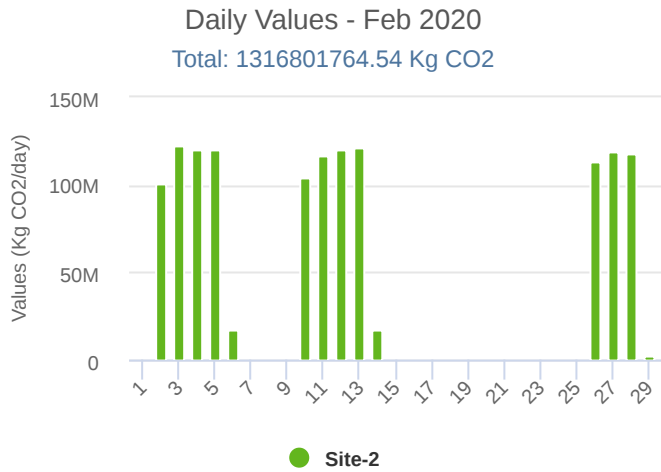

Carbon Emissions Report - February 2020

Total Feb 2020 (Kg)	1316801764.54
Target (Kg)	10000
Against Jan 2020	↑ 3573.33%
Against Feb 2019	--
2020 against 2019 so far	↑ 271.32%